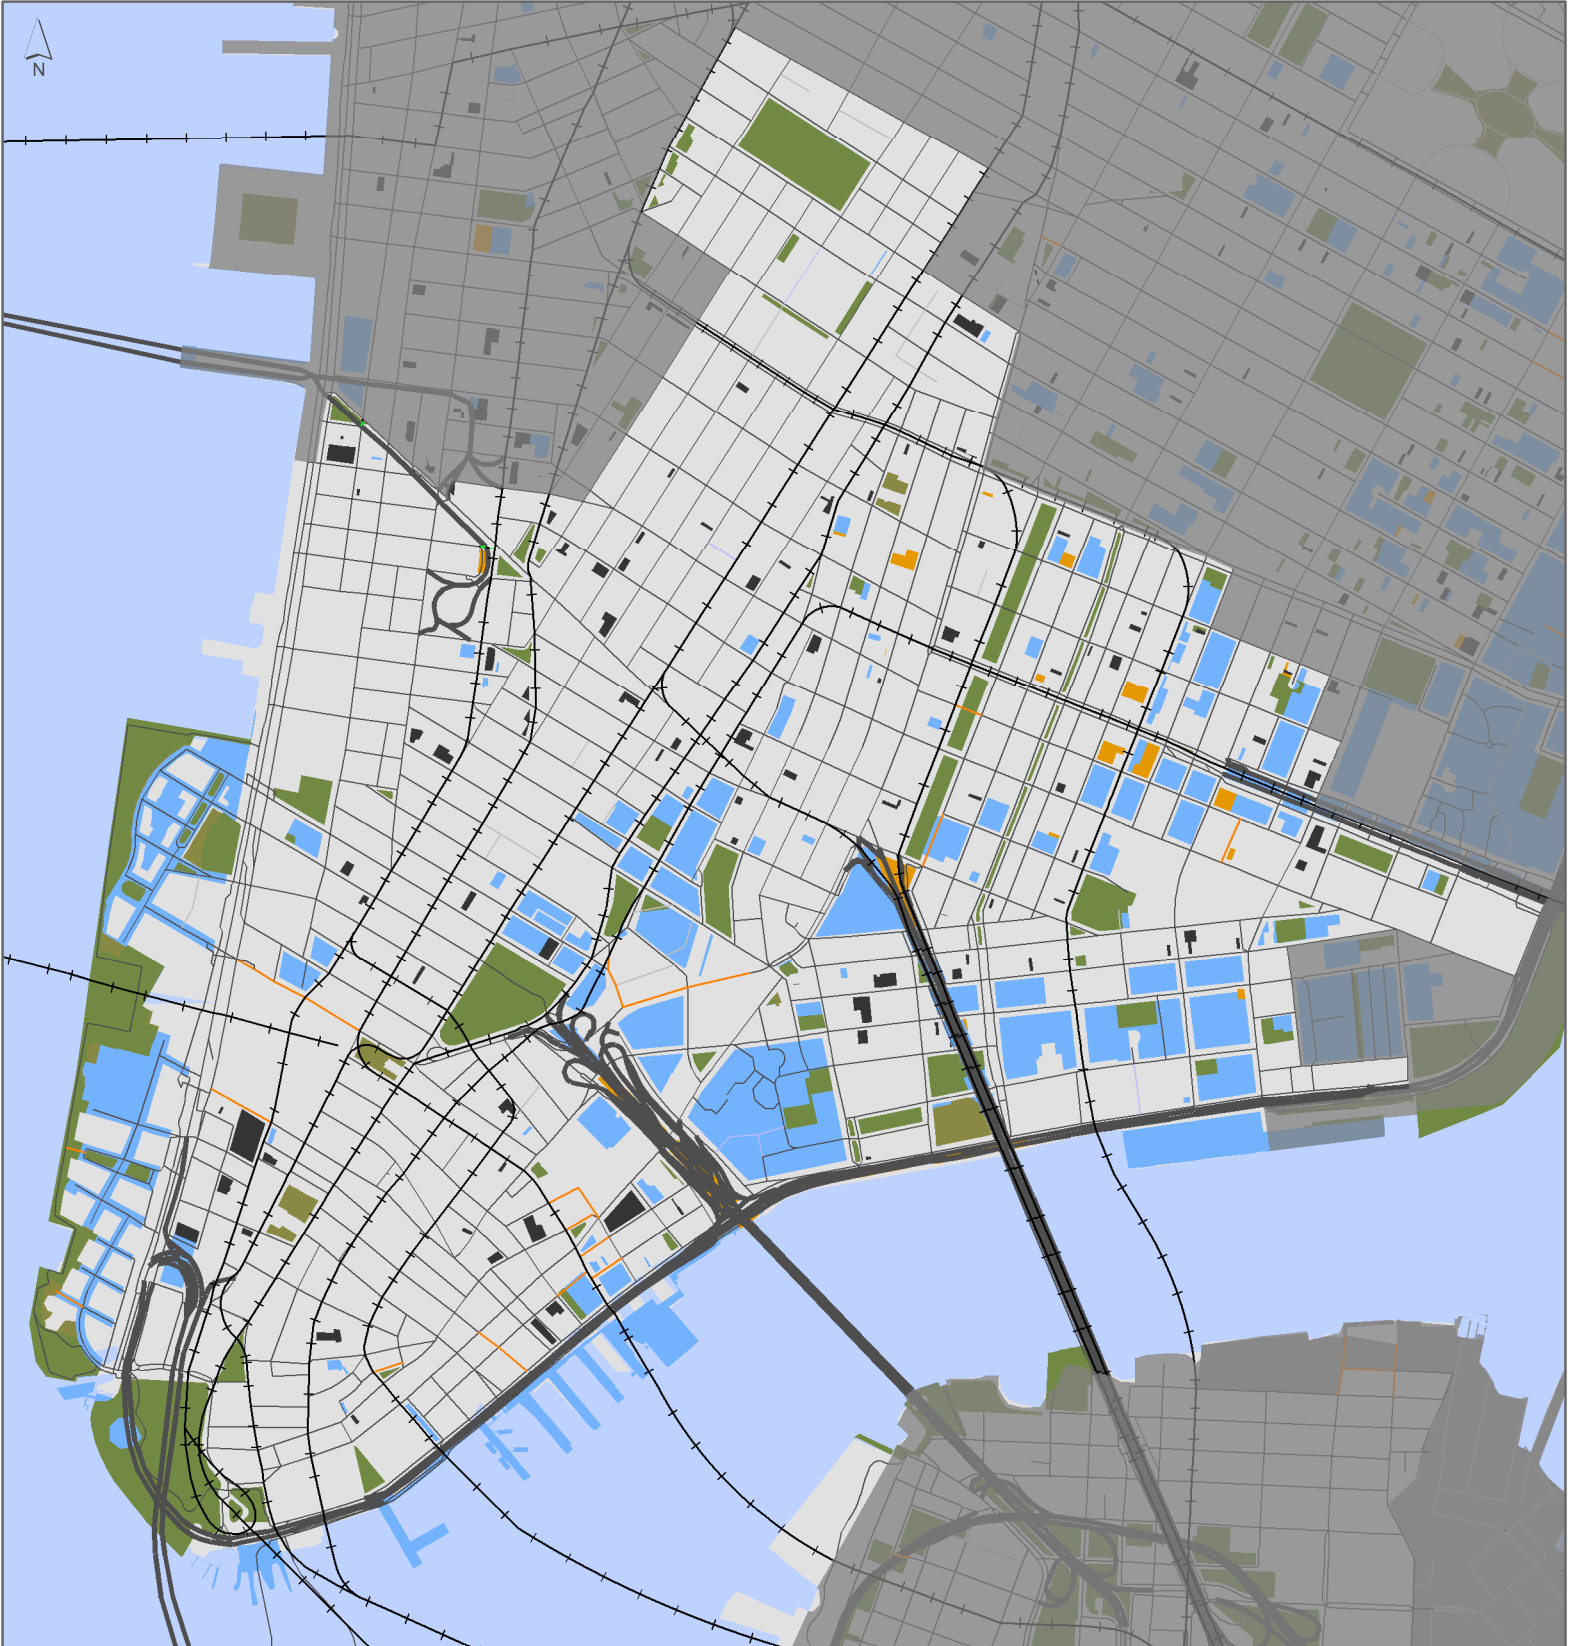

Council District I - Vacant and City-Owned Land

-  Non-city owned vacant land, parking lots
-  Parks, Open Space
-  City-owned vacant land, parking lots/facilities
-  Other City-owned land

0 0.25 0.5 Miles

Data source:
Council Districts - DCP 2014
Hydrography - NYS 1:24,000
Land ownership/use - PLUTO 2013