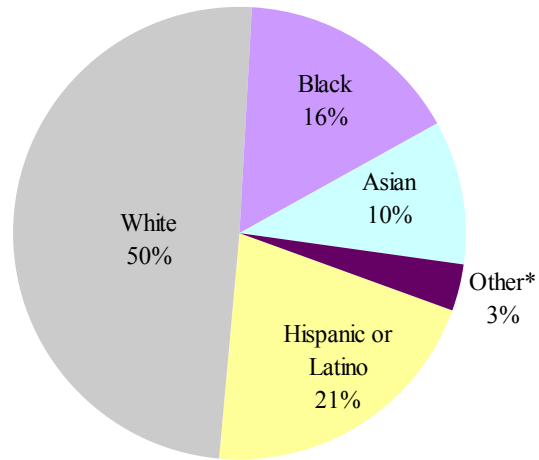

Racial Disparity in Commute Times

**Commutes of Less than 30 Minutes
Breakdown by Race**

**Commutes of More than 50 Minutes
Breakdown by Race**

**All Commuters in New York City
Breakdown by Race**