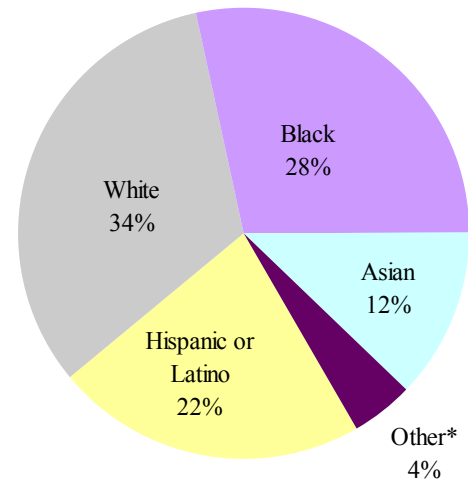

Racial Disparity in Commute Times

**Commutes of Less than 30 Minutes
Breakdown by Race**

**Commutes of More than 50 Minutes
Breakdown by Race**

**All Commuters in New York City
Breakdown by Race**